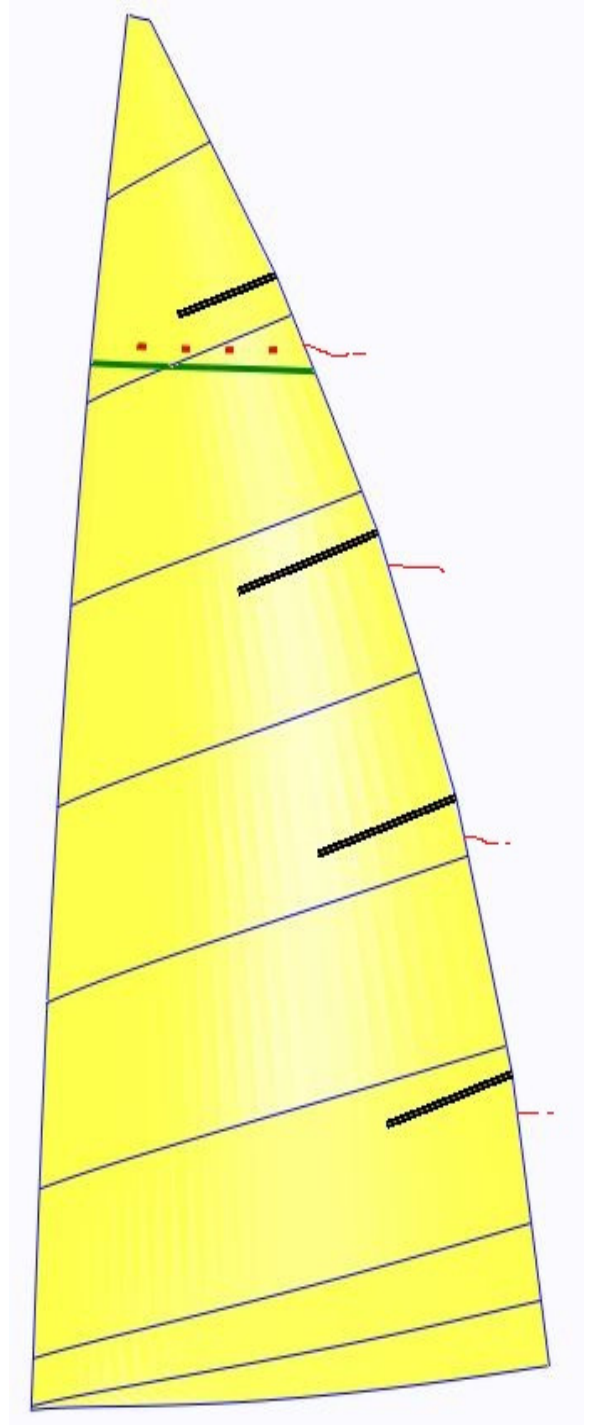

TELLTAILS AND CAMBER STRIPES.

Telltails and camber stripes are the best trim aid you will ever invest in for your boat, camber stripes placed at 75% height, main telltales above the camber stripe then below each batten.

Genoa telltales placed at 25%, 50% and 75% height, 3 at 25% that give the skipper a true view of air moving over the sails.