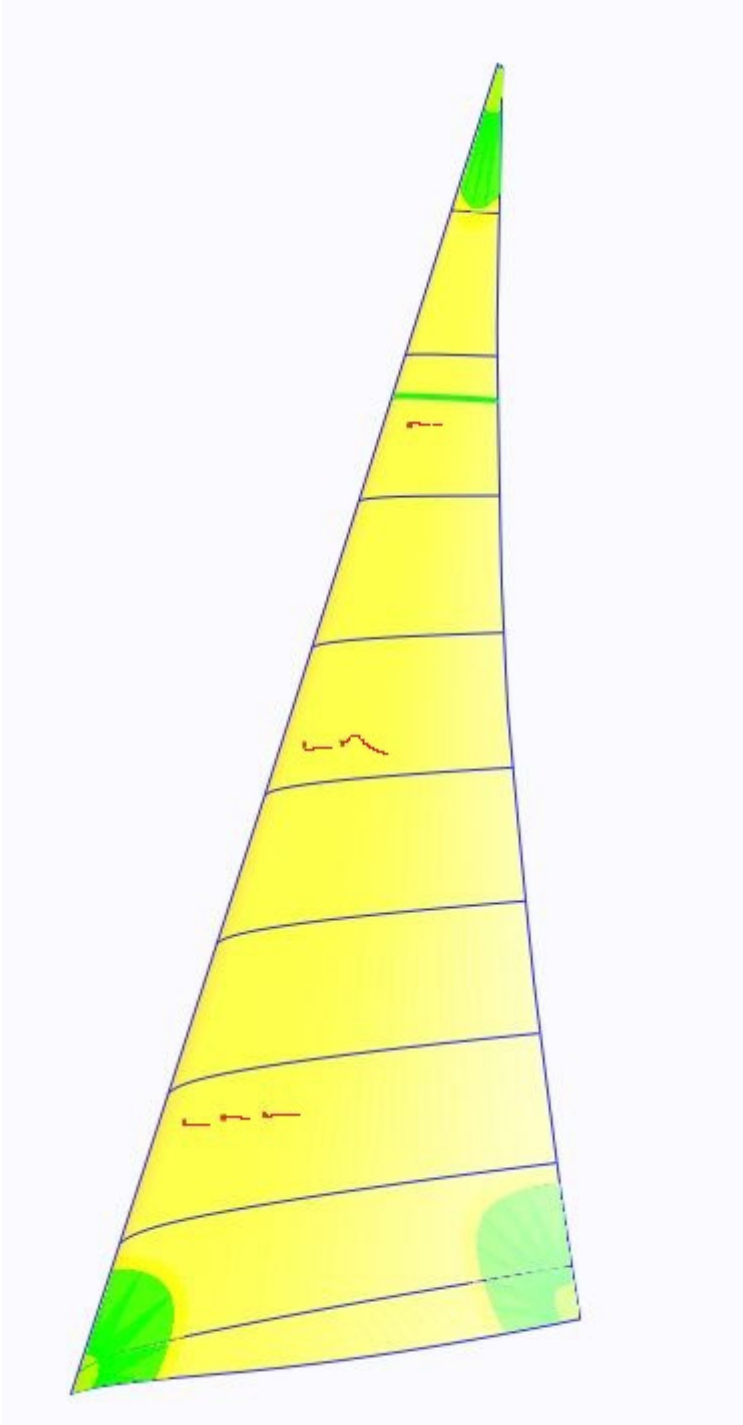

TELLTAILS AND CAMBER STRIPES.

Telltails and camber stripes are the best trim aid you will ever invest in for your boat, camber stripes placed at 75% height, main telltales above the camber stripe then below each batten.

Genoa telltales placed at 25%, 50% and 75% height, 3 at 25% that give the skipper a true view of air moving over the sails.